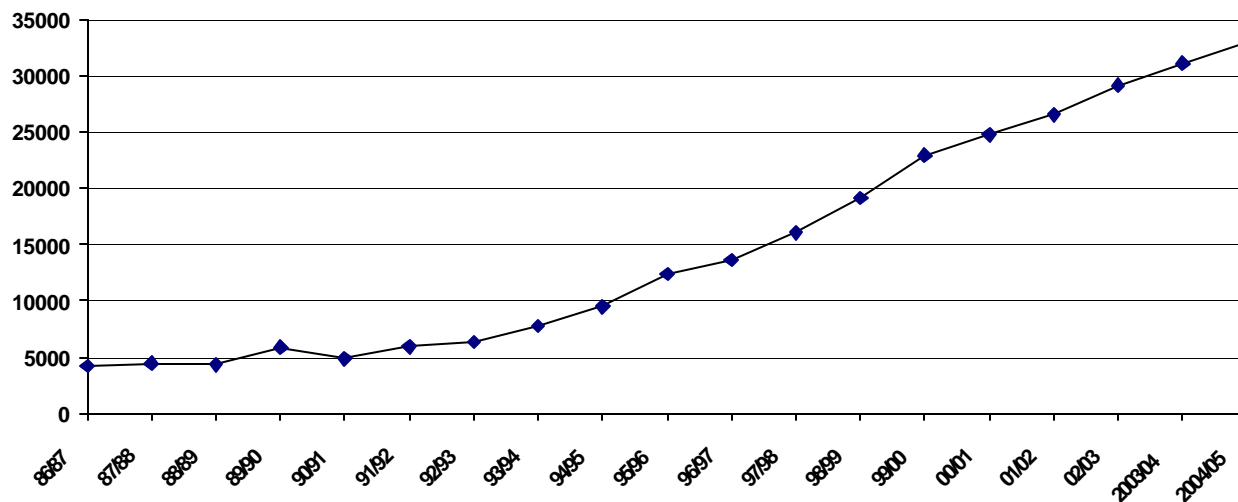

OWHA REGISTRATION REPORT

Congratulations again to all members of the Ontario Women's Hockey Association on another season of growth. Membership in the OWHA increased by **130 teams** and **1,794 players** in the 2004-2005 season.

OWHA GROWTH CHART (Players/Year)

OWHA REGISTRATION – PLAYERS / DIVISION 1992 → 2005

TEAMS	92/93	93/94	94/95	95/96	96/97	97/98	98/99	99-00	00-01	01-02	*02-03	2003-04	2004-05	+/-
Competitive	246	308	372	411	435	449	539	590	643	686	737	767	834	+67
Non-Competitive	165	249	321	443	526	644	855	966	1,031	1,116	1,230	1,293	1,356	+63
Total Teams	411	557	693	854	964	1,093	1,394	1,556	1,674	1,802	1,967	2,060	2,190	+130

* Age Change season